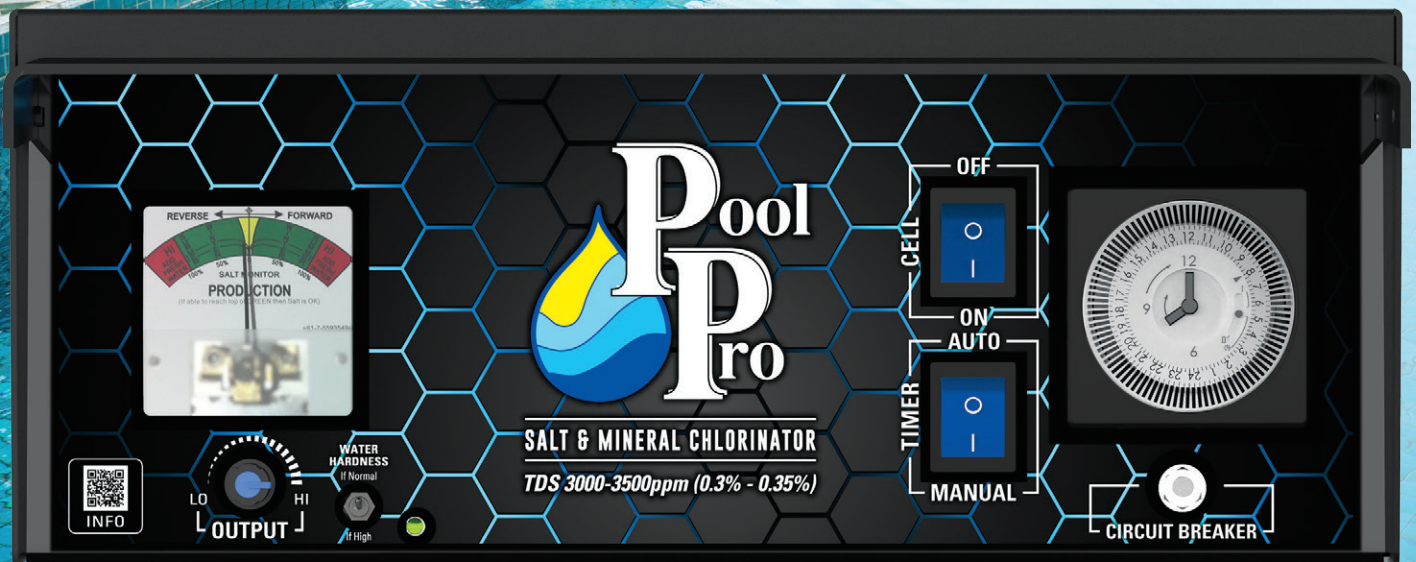

SALT & MINERAL CHLORINATOR

CPP & CPPS SERIES

- ✓ LOW SALT
- ✓ HEAVY DUTY
- ✓ RELIABLE TIMER
- ✓ EASY TO USE
- ✓ TITANIUM CELL
- ✓ MINERAL COMPATIBLE

SCAN FOR
MORE INFO

POOL PRO SALT & MINERAL CHLORINATORS

KEY FEATURES

- Low salt operation: 3000 - 3500ppm (0.3% - 0.35%)
- Compatible with mineral and magnesium salts
- Standard and Self Cleaning models available
- Current limiting, over temperature and over current protections
- Water hardness switch for high calcium areas (CPPS models)
- Reliable quartz mechanical timer with battery back-up
- Premium grade titanium cell
- Isolation transformer design, approved to AS3108
- High chlorine production
- 3 year warranty on the Power Pack and Cell (residential)*